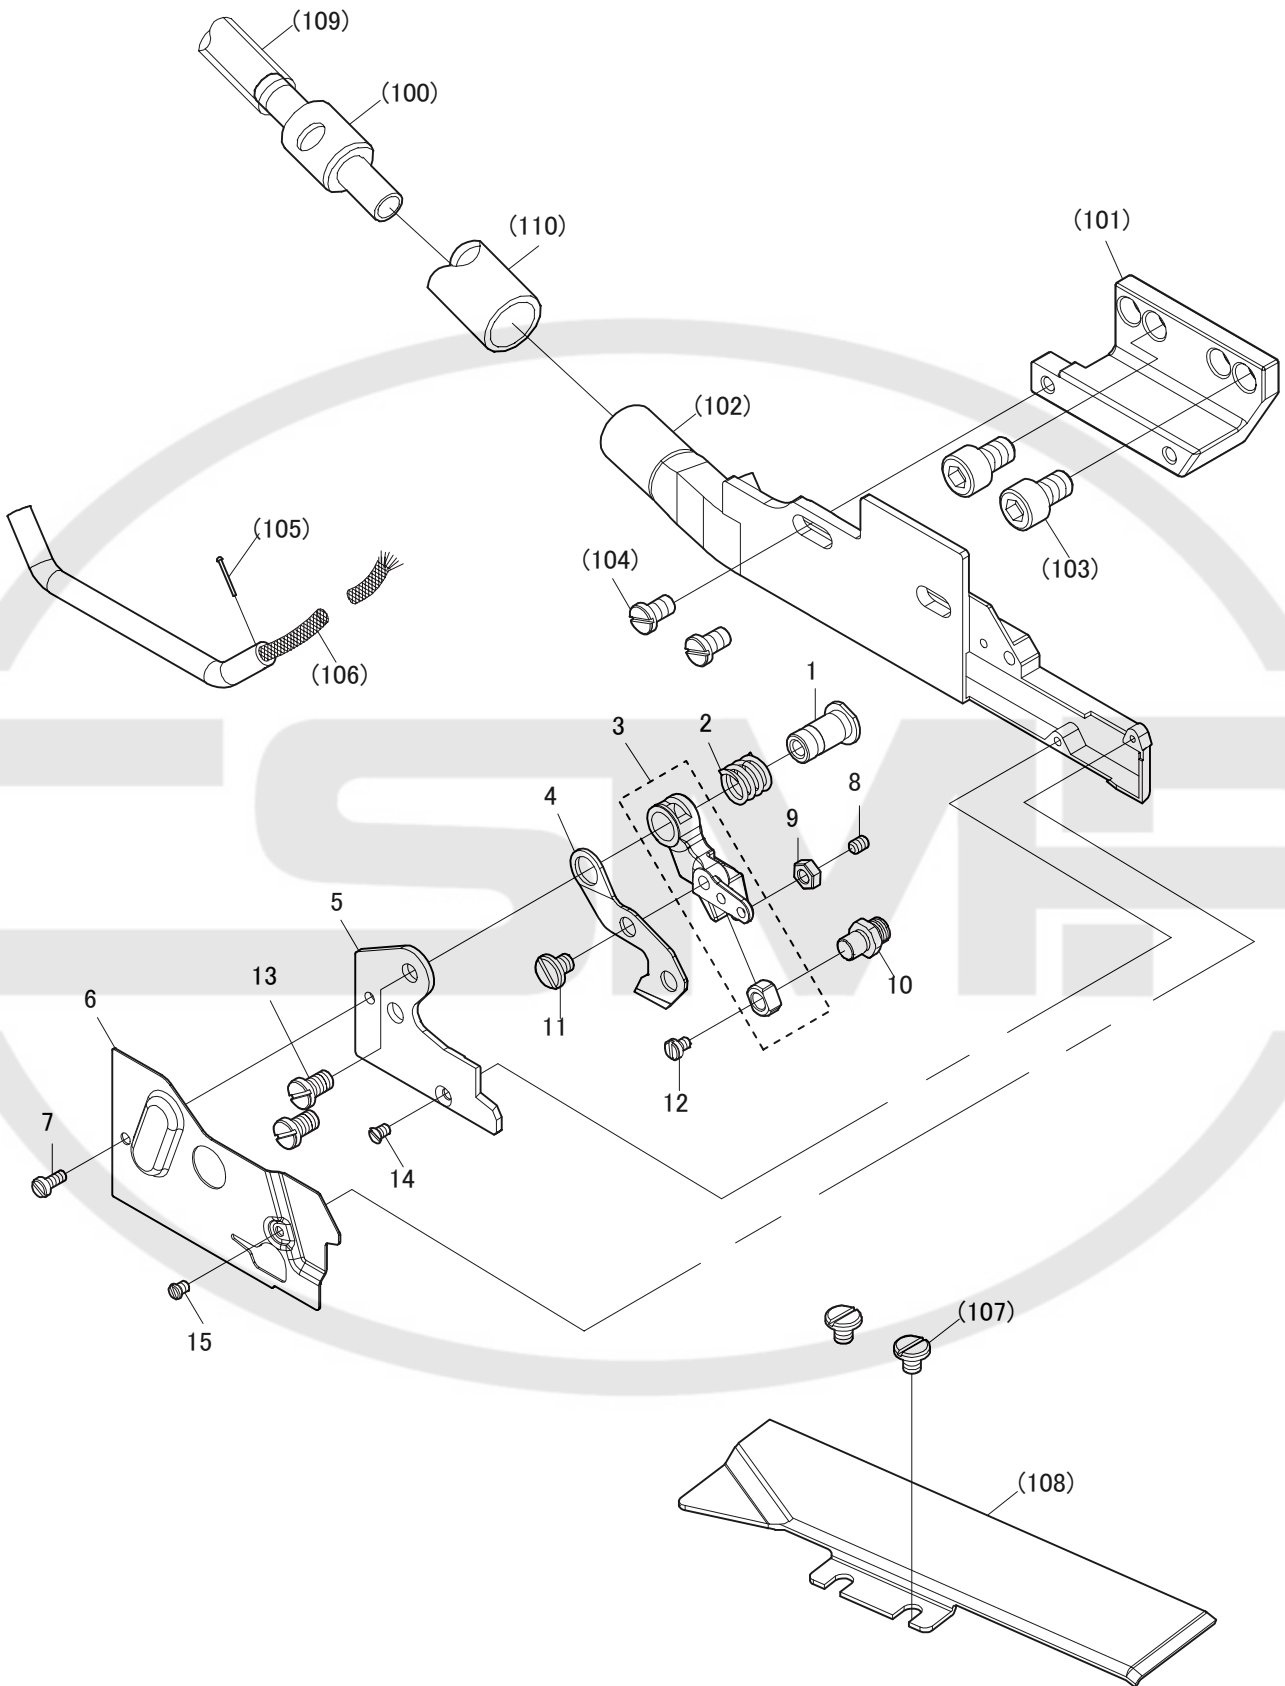

PNEUMATIC SIDE CUTTER FOR MO6500S
T054 ASM 70000082

REF.NO	NOTE	PART NO	DESCRIPTION	Qty
1		70000910	SHAFT	1
2		70000911	SPRING	1
3		70000912	CONNECTING ROD ASM	1
4		70000913	KNIFE	1
5		70000914	KNIFE	1
6		70000915	COVER	1
7		70000920	M_SCREW	1
8		70000916	M_SCREW	1
9		70000917	NUT	1
10		70000894	SHAFT	1
11		70000576	M_SCREW	1
12		70000895	M_SCREW	1
13		70000918	E_SCREW	2
14		70000919	M_SCREW	1
15		70000921	M_SCREW	1
(100)		-	JOINT COMB.	1
(101)		-	FIXED SEAT	1
(102)		-	AIR SUCTION PIPE	1
(103)		-	M_SCREW	2
(104)		-	E_SCREW	2
(105)		-	THUMB TACK	1
(106)		-	OIL WICK	1
(107)		-	M_SCREW	2
(108)		-	FABRIC GUIDE	1
(109)	#01	-	AIR PIPE	1
(110)	#01	-	AIR PIPE	1

NOTE #01 OPTION MC SERIES